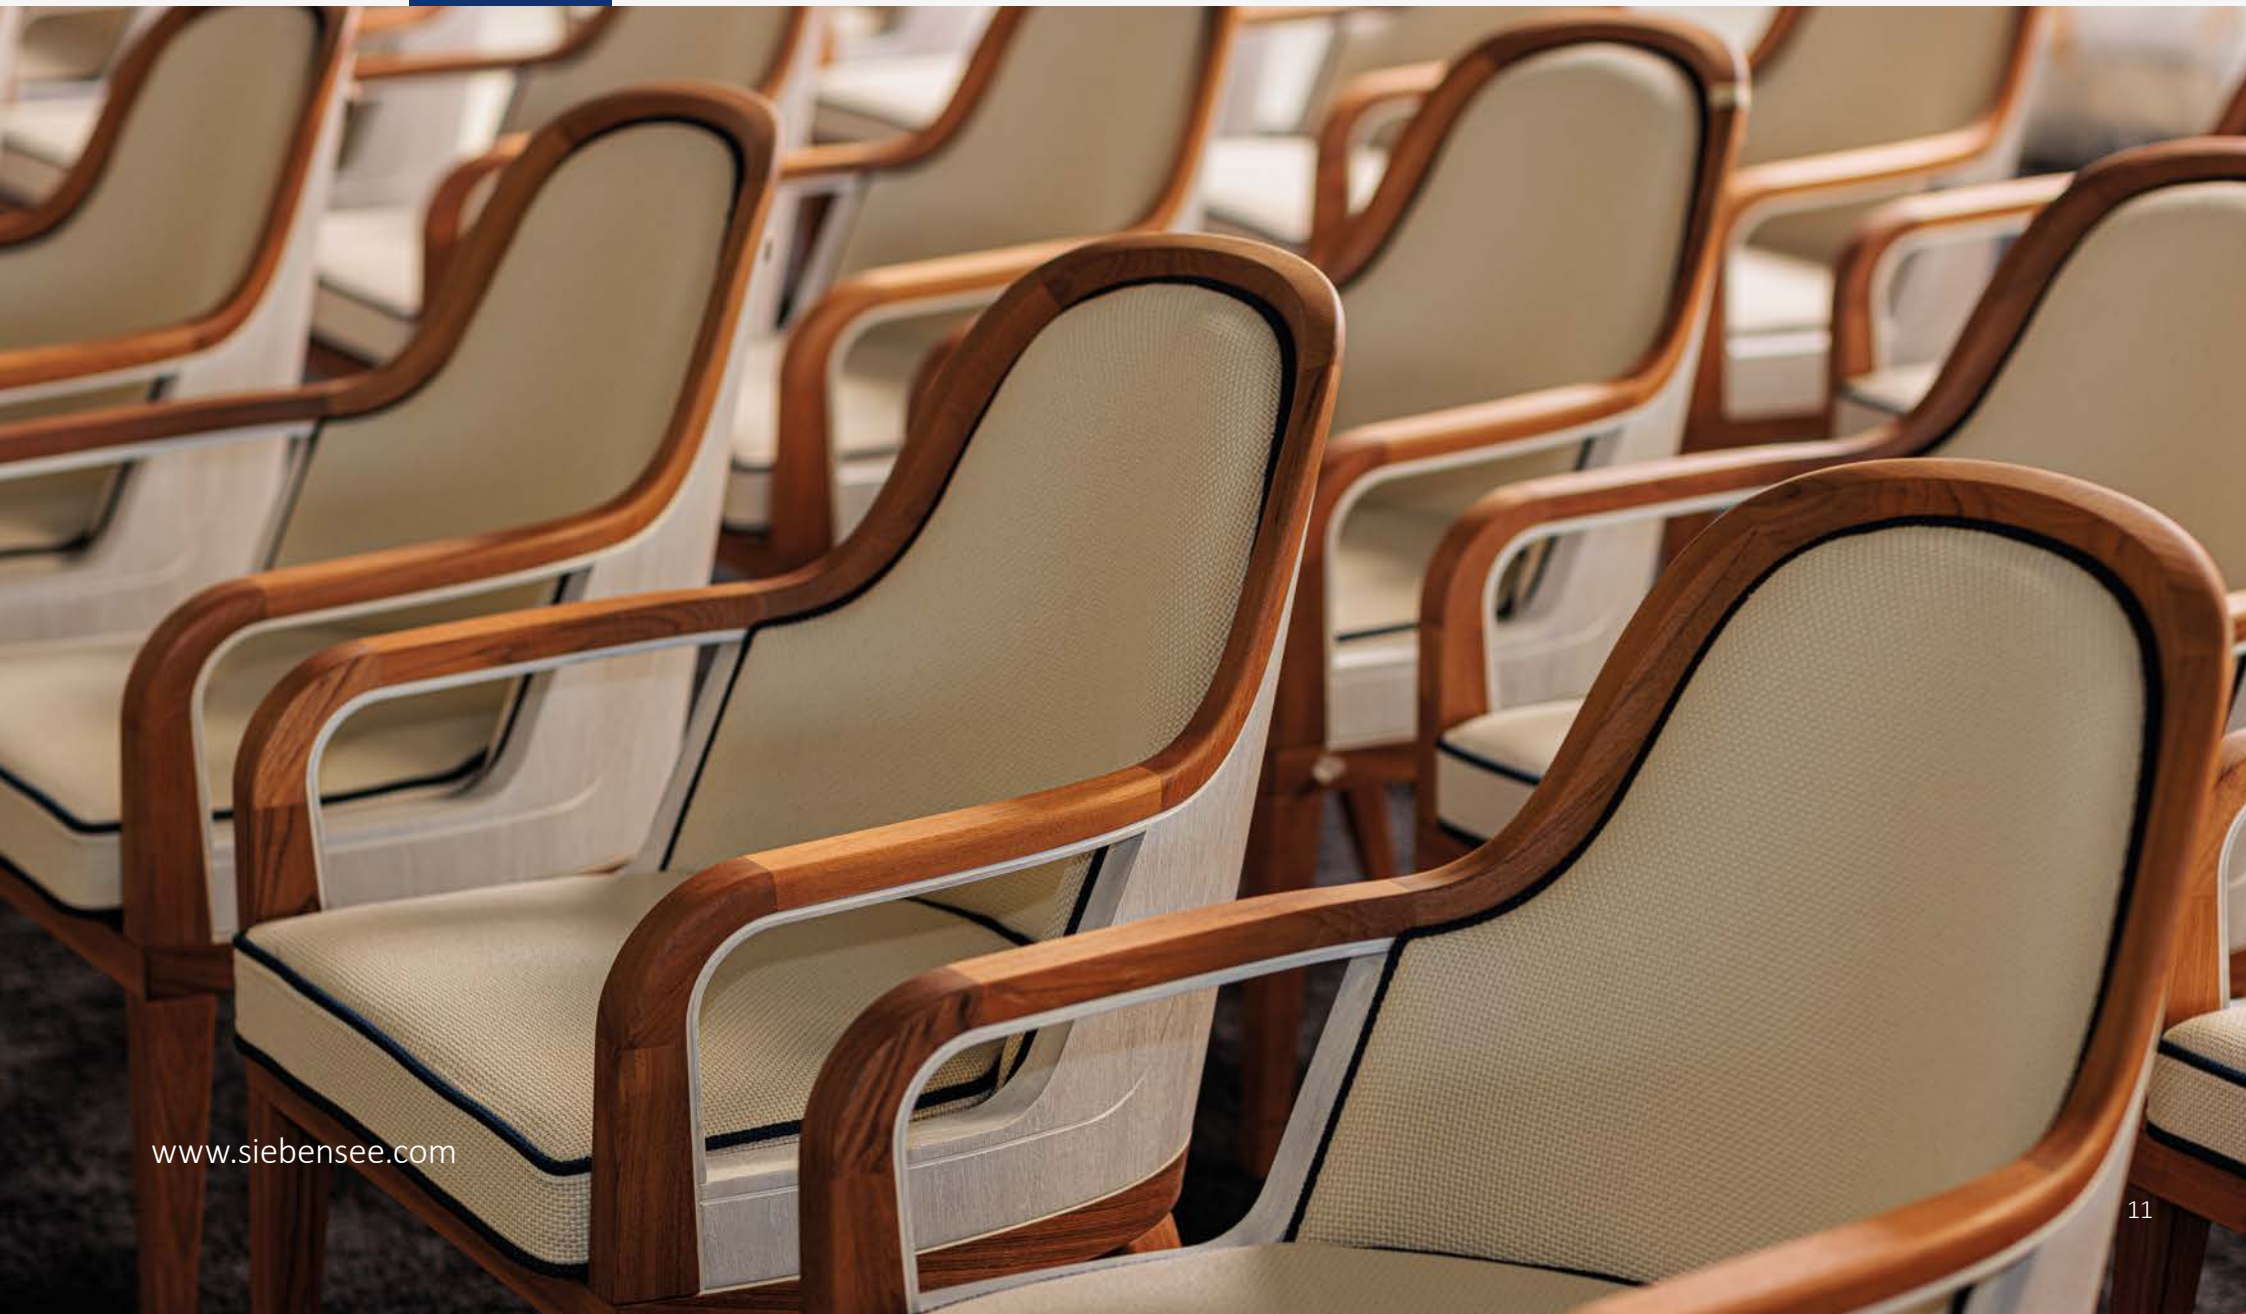

# DINING CHAIR

Solid teak (frame)

Composite material (seat shell)

Removable seat cushion

Underseat with elastic webbing suspension

93×63×63 cm (H×W×D)

Options

- Teak oiled, high-gloss or lacquered in colour of choice
- Seat shell with veneer or lacquered in colour of choice
- Fabric or leather of choice