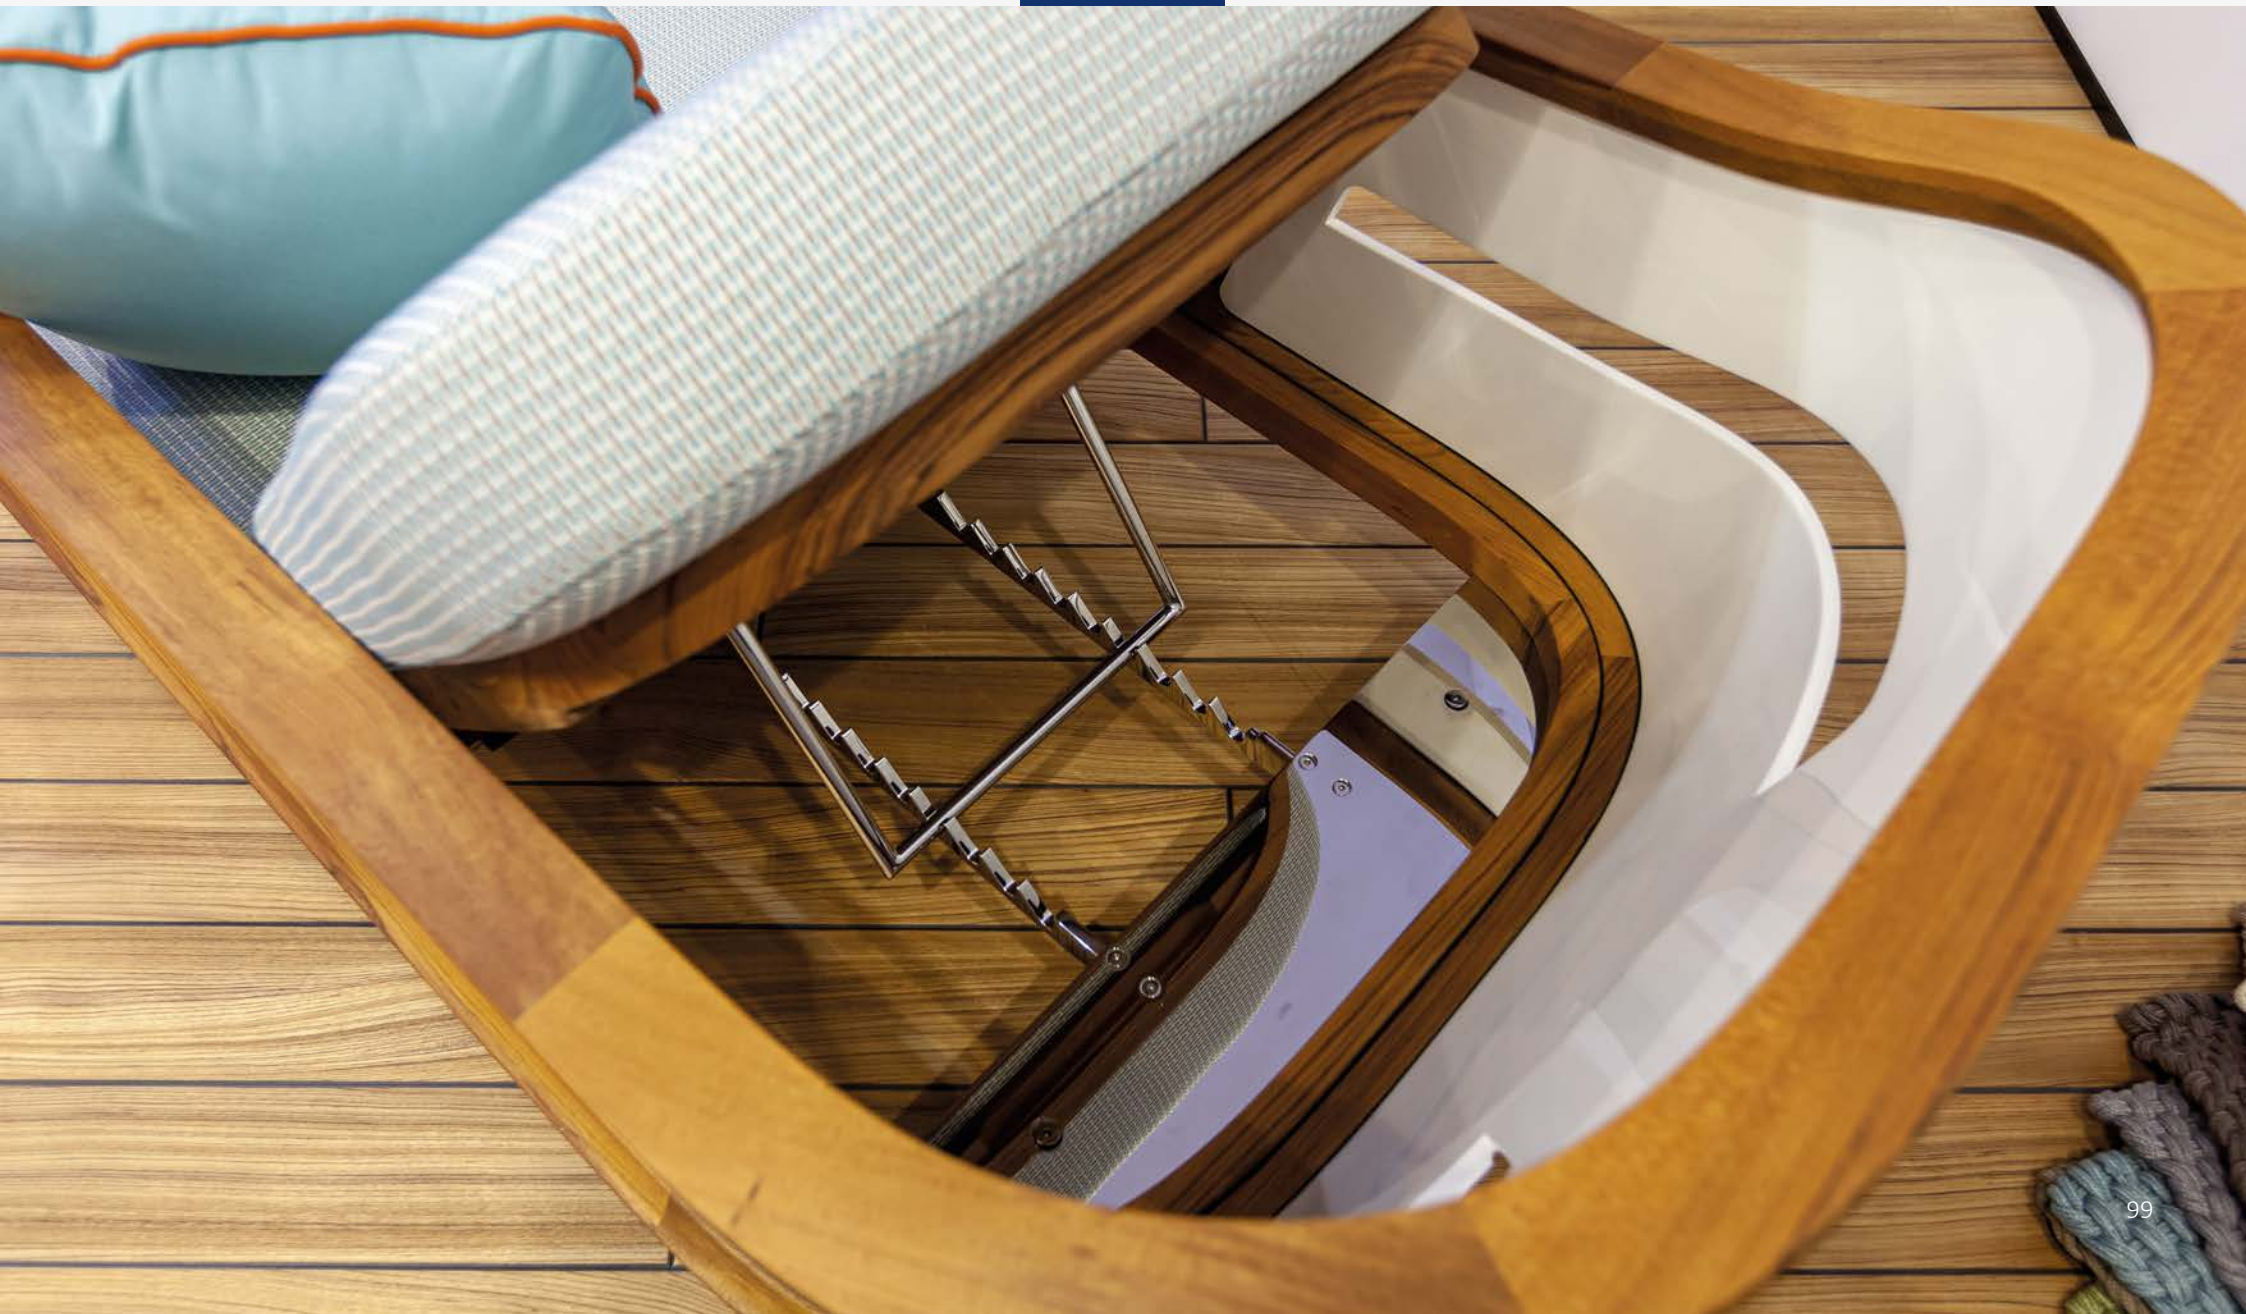

Total height with upright headrest 93 cm

Options

- Fabric or leather of choice
- Back shell lacquered in colour of choice

CELTIC